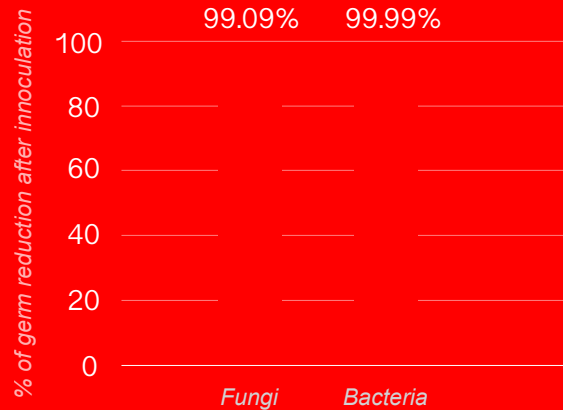

Tested with *Klebsiella pneumoniae* and *Staphylococcus aureus*. (bacteria strains) at a third party testing facility:  
ISEGA Forschungs - und Untersuchungs - Gesellschaft mbH Aschaffenburg,  
August 21, 2018